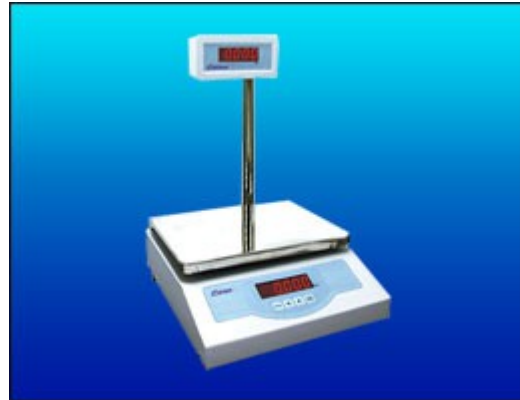

Table Top Scale

Standard Features :

- High resolution upto 30,000 counts
- Easy to read (0.6") High bright RED LED display.
- Built-in-rechargeable battery continues use.
- Pole Display available for customer viewing.
- Piece counting function available.
- Environmentally protected Load Cell.
- Rust Proof Stainless Steel Platter.

Type	Max	d	Pan Size
CTG 1.2	1.2 kg	0.1.gm	290x240 mm
CTG 2	2 kg	0.1 gm	290x240 mm
CTG 3	3 kg	0.1 gm	290x240 mm
CTG 6	6 kg	0.5 gm	290x240 mm
CTG 10	10 kg	0.5 gm	290x240 mm
CTG 12	12 kg	1 gm	290x240 mm
CTG 15	15 kg	1 gm	290x240 mm
CTG 15H	15Kg	0.5gm	290x240 mm
CTG 20	20 kg	1 gm	290x240 mm
CTG 30	30 kg	2 gm	290x240 mm
CTG 31	30 kg	1 gm	290x240 mm